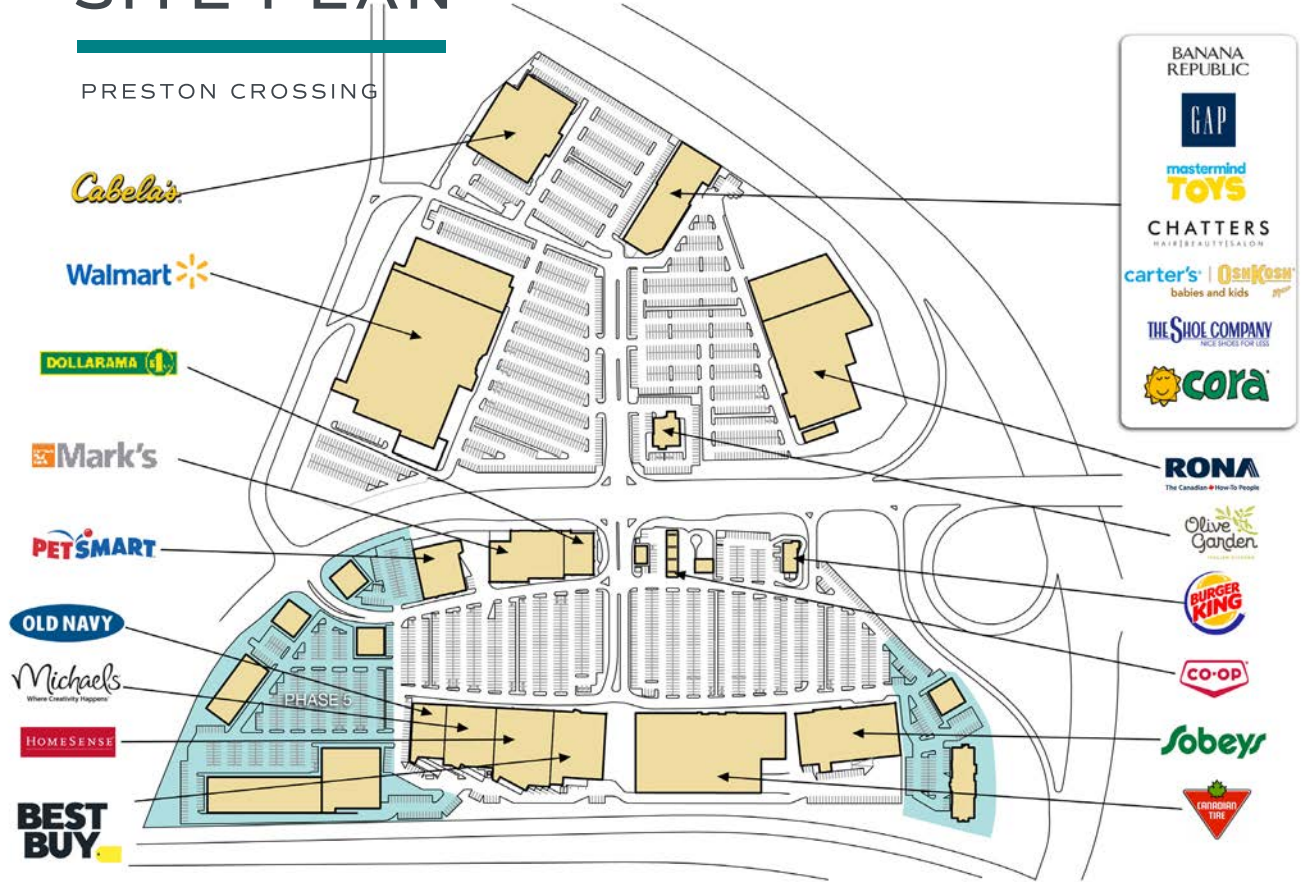

SITE PLAN

PRESTON CROSSING

COLIN PETER
DIRECTOR OF LEASING
T | 403.268.6640 E | cpeter@harvard.ca

RYANN BRAATEN
LEASING MANAGER
T | 306.777.0690 E | rbraaten@harvard.ca

AERIAL

PRESTON CROSSING

COLIN PETER
 DIRECTOR OF LEASING
 T | 403.268.6640 E | cpeter@harvard.ca